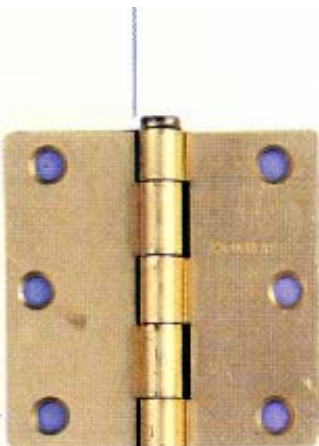

HOMER Standard Wooden Door Hinges

• Sizes—3"x3" 3 1/2"x3 1/2" 4"x4" • Finish-(US4) Dull Brass • Materials—Metal

No. H301
Square Corner
3"x3"