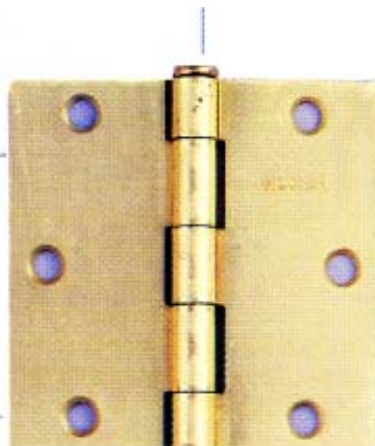

No. H302
Square Corner
3 1/2"x3 1/2"