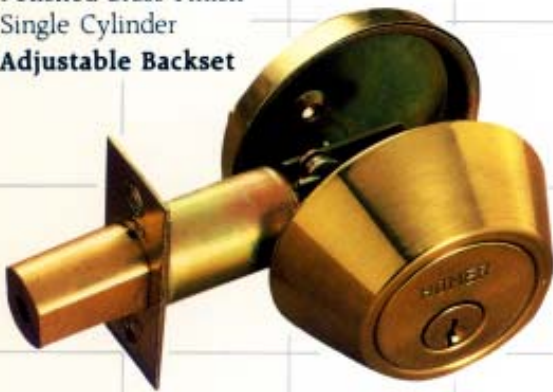

Homer Tubular Locksets

No. 8700
 Construction—Tubular
 Finish—Polished Brass
 Function—Entry Lock
 Adjustable Backset

No. 8810
 Antique Brass Finish
 Privacy Lock

No. 8630
 Stainless Steel Finish
 Passage Lock

FEATURES AND SPECIFICATIONS

- Door Thickness—All HOMER locksets are engineered to install on standard size doors (1 3/16" to 1 3/4" thick).
- Backset—2 3/8", 2 3/4"
- 5-Pin Tumbler Locks—Solid brass cylinder with 2 nickel plated keys.
- Easy Installation—3 piece assembly: Knobs, mechanisms, and latchbolt.
- Reversible—Locks can be installed on either right or left hand doors.
- Deadlatch Security—All Entry Sets include a dead-locking latch bolt for extra security.

Homer Locks & Hinges

No. 161

No. 181

No. 162

No. 172

No. 171
Polished Brass Finish
Single Cylinder
Adjustable Backset

HOMER high security deadbolt locks include a choice of single cylinder and double cylinder operation.

Key Cylinder—Brass 5 pin tumbler mechanism.
Bolt—1" throw with hardened steel pin to prevent cutting of bolt.
Case—Rotating outer case for added protection.
Backset—Adjustable for 2 3/8" or 2 3/4" like our Tubular Locksets.