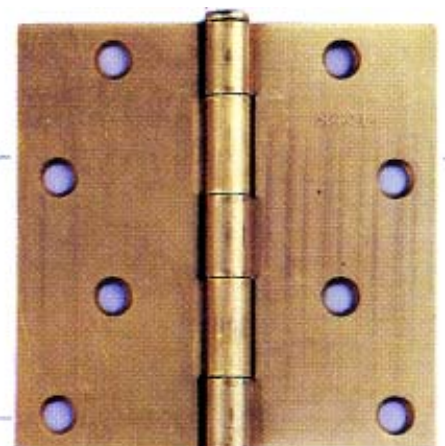

Homer Tubular Locksets

No. 8700
 Construction—Tubular
 Finish—Polished Brass
 Function—Entry Lock
 Adjustable Backset

No. 8810
 Antique Brass Finish
 Privacy Lock

No. 8630
 Stainless Steel Finish
 Passage Lock

Key Cylinder—Brass 5 pin tumbler mechanism.
Bolt—1" throw with hardened steel pin to prevent cutting of bolt.
Case—Rotating outer case for added protection.
Backset—Adjustable for 2 3/8" or 2 3/4" like our Tubular Locksets.

HOMER Standard Wooden Door Hinges

• Sizes—3"x3" 3 1/2"x3 1/2" 4"x4" • Finish-(US4) Dull Brass • Materials—Metal

No. H301
Square Corner
3"x3"

No. H302
Square Corner
3 1/2"x3 1/2"

No. H303
Square Corner
4"x4"

Homer Combination Entry

*with matching single or double Deadbolt
Clam Shell Packed as a Set (All 3 Finishes)*

Homer Solid Brass Entry Handlesets

*with matching single or double deadbolt.
Each set cartoned with a clear plastic view panel. (All 3 Finishes)*