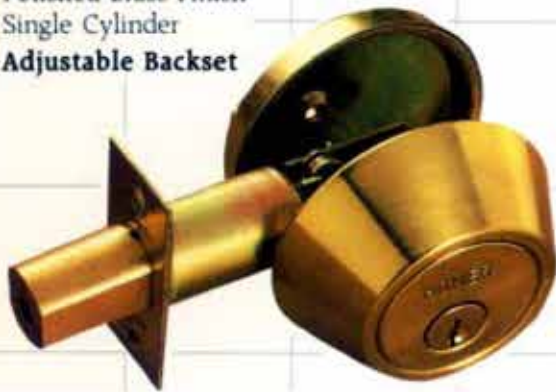

# Homer Tubular Locksets

**No. 8700**  
 Construction—Tubular  
 Finish—Polished Brass  
 Function—Entry Lock  
 Adjustable Backset

**No. 8810**  
 Antique Brass Finish  
 Privacy Lock

**No. 8630**  
 Stainless Steel Finish  
 Passage Lock

**Easy Installation**—3 piece assembly: Knobs, mechanisms, and latchbolt.

**Reversible**—Locks can be installed on either right or left hand doors.

**Deadlatch Security**—All Entry Sets include a dead-locking latch bolt for extra security.

# Homer Locksets

No. 161

No. 181

No. 162

No. 172

**No. 171**  
Polished Brass Finish  
Single Cylinder  
Adjustable Backset

HOMER high security deadbolt locks include a choice of single cylinder and double cylinder operation.

Key Cylinder—Brass 5 pin tumbler mechanism.  
Bolt—1" throw with hardened steel pin to prevent cutting of bolt.  
Case—Rotating outer case for added protection.  
Backset—Adjustable for 2 3/8" or 2 3/4" like our Tubular Locksets.